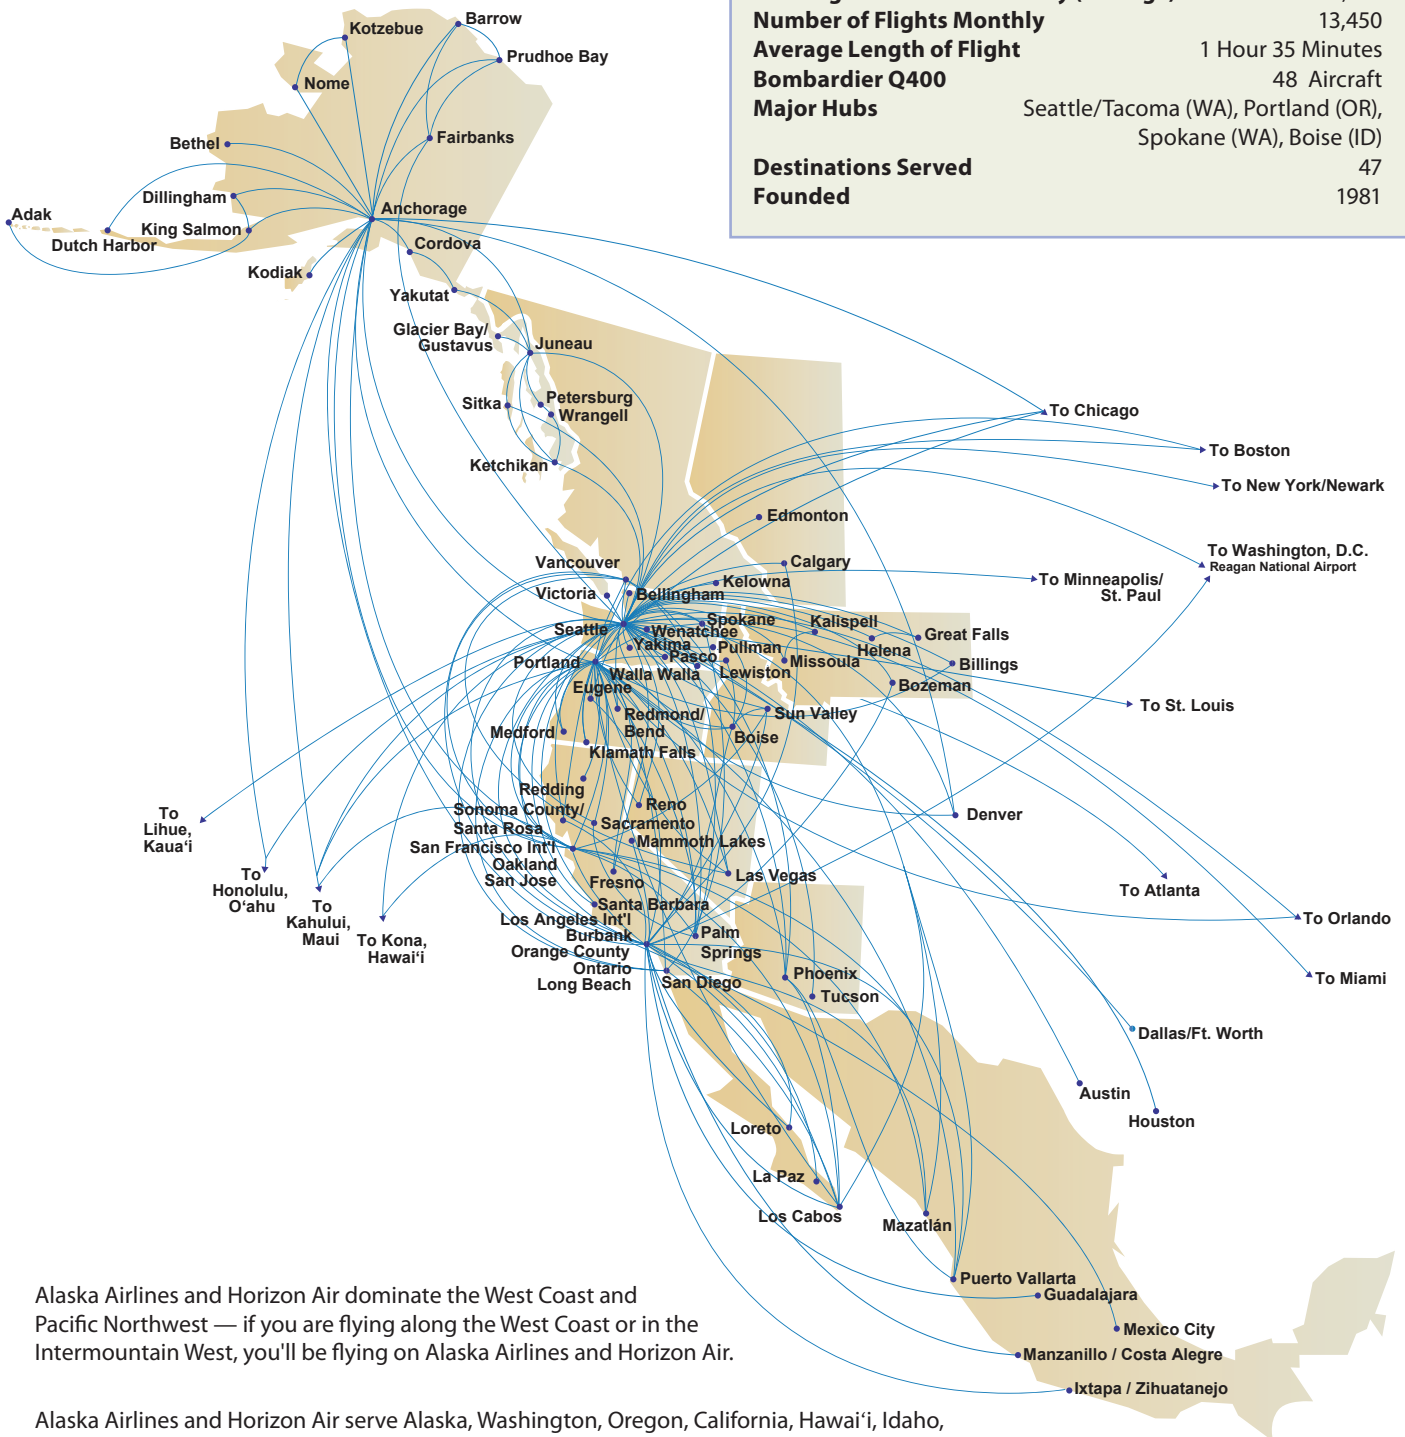

HORIZON AIR QUICK FACTS

| | |
|---|---|
| Passengers Boarded Monthly (average) | 584,310 |
| Number of Flights Monthly | 13,450 |
| Average Length of Flight | 1 Hour 35 Minutes |
| Bombardier Q400 | 48 Aircraft |
| Major Hubs | Seattle/Tacoma (WA), Portland (OR), Spokane (WA), Boise (ID) |
| Destinations Served | 47 |
| Founded | 1981 |

Alaska Airlines and Horizon Air dominate the West Coast and Pacific Northwest — if you are flying along the West Coast or in the Intermountain West, you'll be flying on Alaska Airlines and Horizon Air.

Alaska Airlines and Horizon Air serve Alaska, Washington, Oregon, California, Hawai'i, Idaho, Montana, Colorado, Arizona, Texas and Nevada, plus Illinois, Minnesota, Missouri, Georgia, Massachusetts, New York/New Jersey, Washington D.C., Florida, Western Canada and Mexico.

Notes: Some nonstop routes shown are operated seasonally.