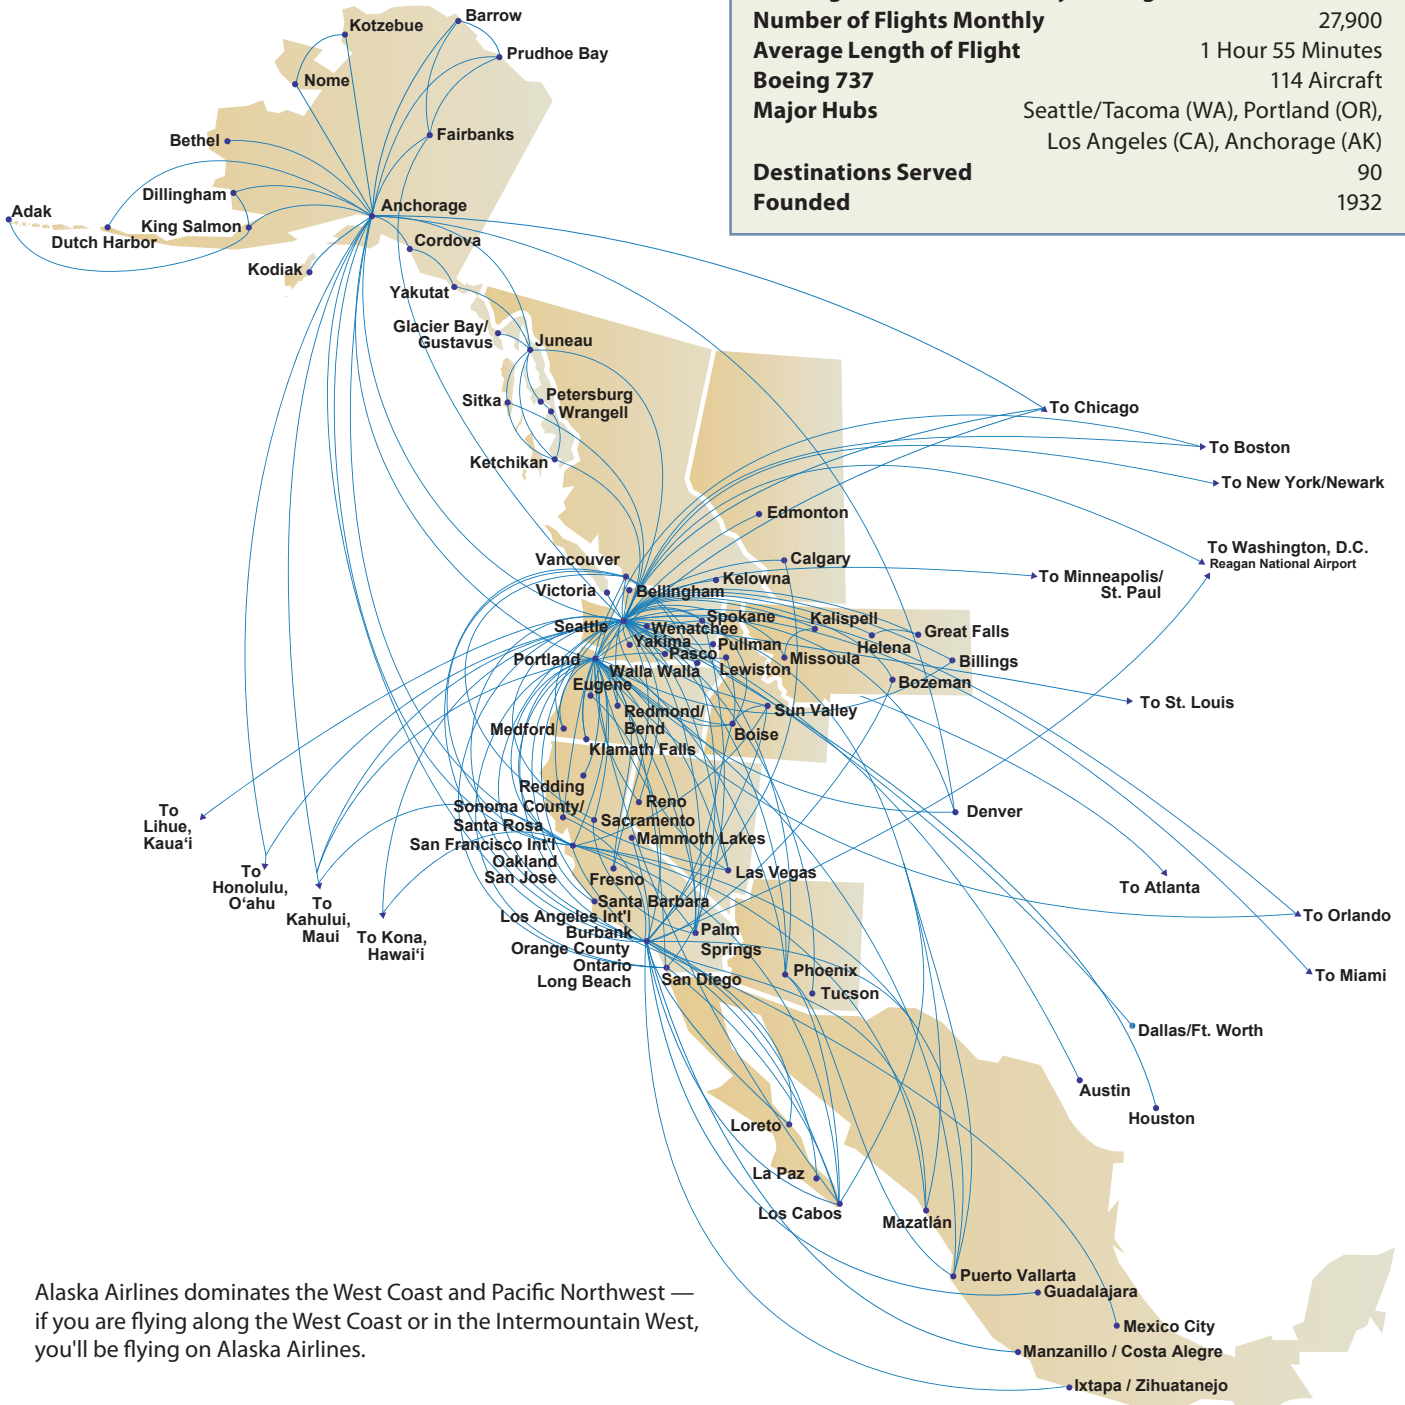

ALASKA AIRLINES QUICK FACTS	
Passengers Boarded Monthly (average)	1.41 Million
Number of Flights Monthly	27,900
Average Length of Flight	1 Hour 55 Minutes
Boeing 737	114 Aircraft
Major Hubs	Seattle/Tacoma (WA), Portland (OR), Los Angeles (CA), Anchorage (AK)
Destinations Served	90
Founded	1932

Alaska Airlines dominates the West Coast and Pacific Northwest — if you are flying along the West Coast or in the Intermountain West, you'll be flying on Alaska Airlines.

Alaska Airlines serves Alaska, Washington, Oregon, California, Hawai'i, Idaho, Montana, Colorado, Arizona, Texas and Nevada, plus Illinois, Georgia, Massachusetts, Missouri, Minnesota, New York/New Jersey, Washington, D.C., Florida, Western Canada and Mexico.

Notes: Some nonstop routes shown are operated seasonally.